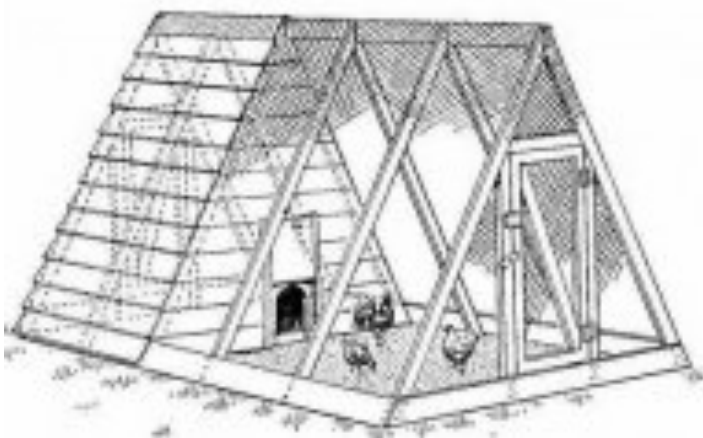

CHICKEN TRACTOR

RENT A COOP 2015

- Simple, A-framed, floorless, chicken coop built by NCOF Teens.
- Has a roofed, roosting area and a nesting box on one end and a large, open-air, wire-enclosed run on the other.
- Floorless design allows chickens to forage on grass, weeds, and insects in an enclosed, protected pen, and distributes manure.
- Lightweight design is easy to move around a yard to fresh grass.