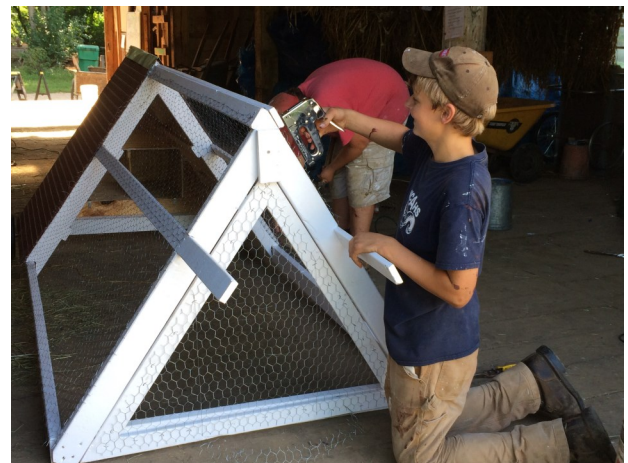

CHICKEN TRACTOR

RENT A COOP 2015

- Simple, A-framed, floorless, chicken coop built by NCOF Teens.
- Has a roofed, roosting area and a nesting box on one end and a large, open-air, wire-enclosed run on the other.
- Floorless design allows chickens to forage on grass, weeds, and insects in an enclosed, protected pen, and distributes manure.
- Lightweight design is easy to move around a yard to fresh grass.

2-WEEK RENTAL \$200

- Includes 3-4 chickens, instructions, food, pick up and drop of coop off within 15 miles of farm. Additional \$25 drop-off & delivery fee for greater distances.
- Homeowner agrees to feed & water chickens twice a day, clean nesting boxes as needed, keep tractor on level surface, and move tractor around yard to give chickens fresh grass.
- \$30 hen replacement fee per hen if hen dies. Damages to coop fixed at cost to renter.

NCOF is nonprofit, certified-organic farm providing productive open space, farm products, and hands-on education to people of all ages, year-round.

117 Eliot St. Natick, MA 01760 (508) 655-2204

info@natickfarm.org www.natickfarm.org